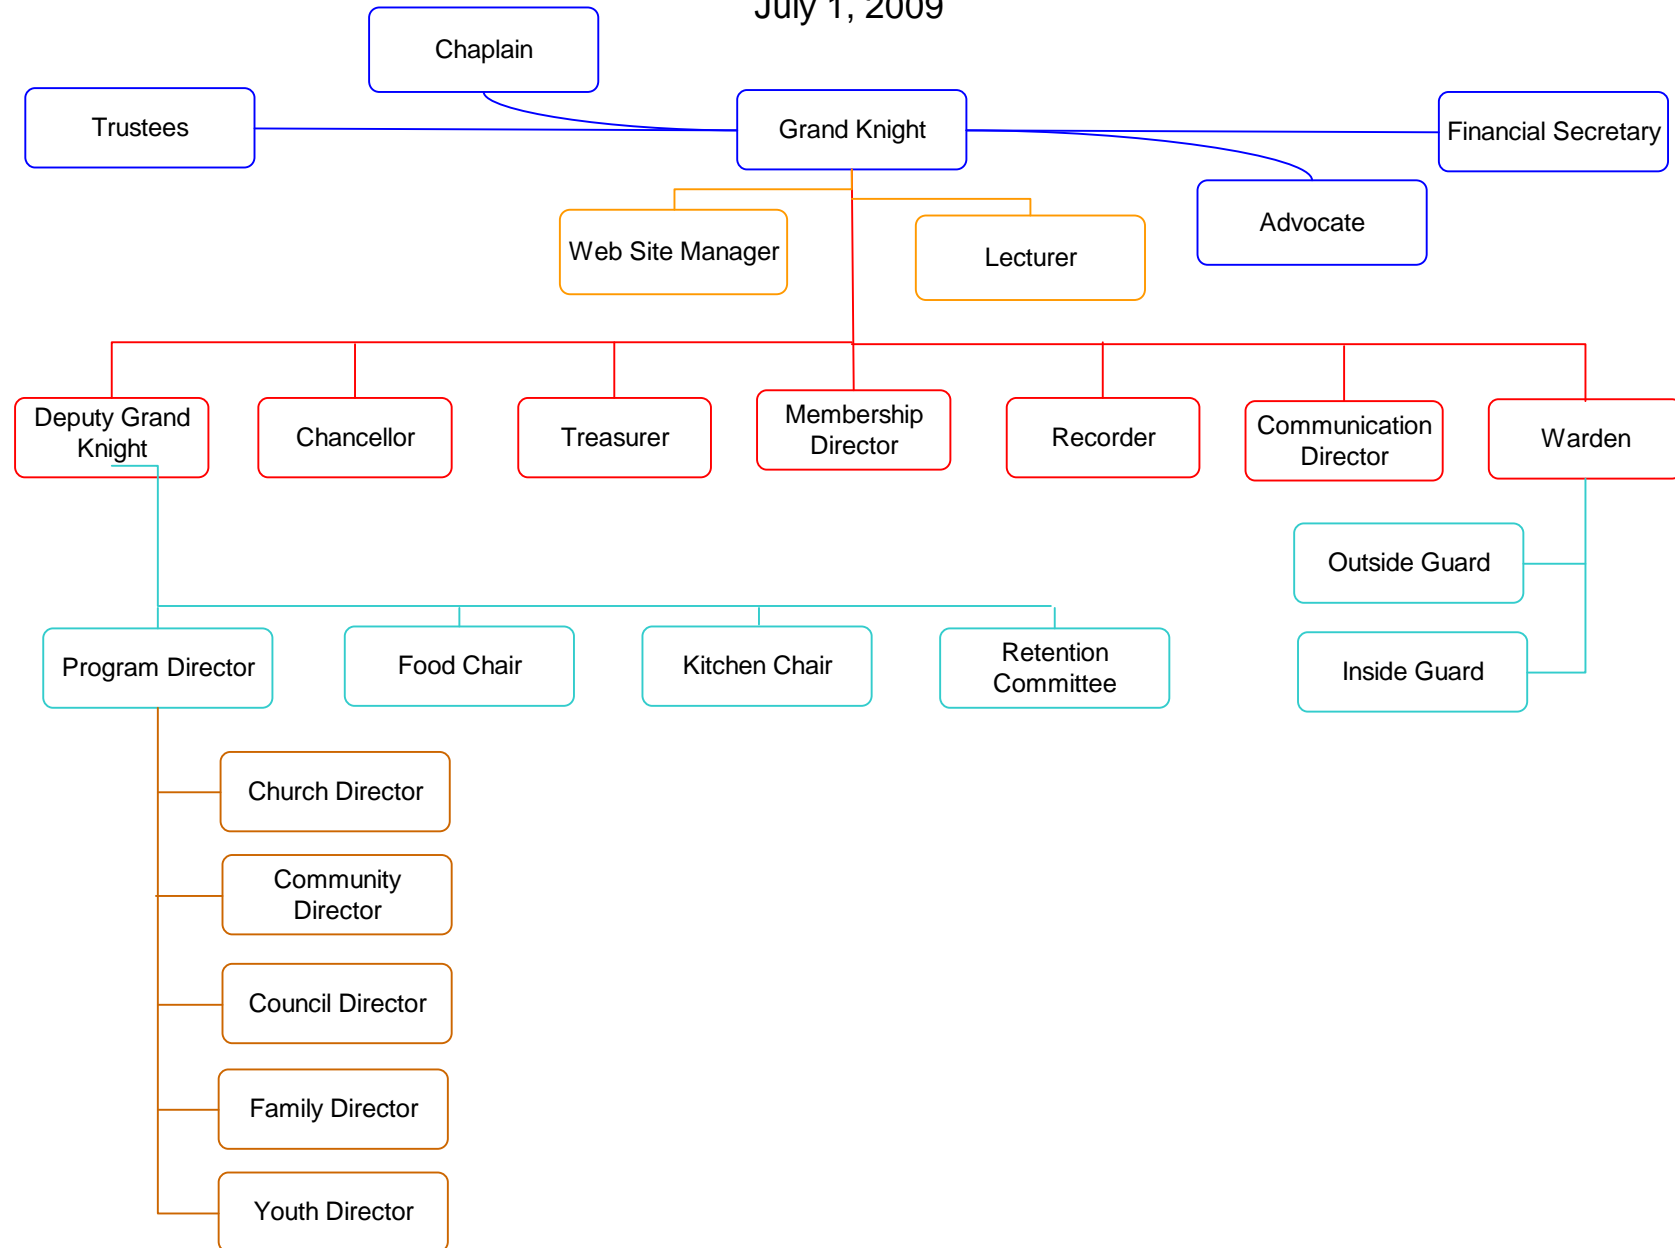

Knights of Columbus Council 10208
Organizational Chart
July 1, 2009

|